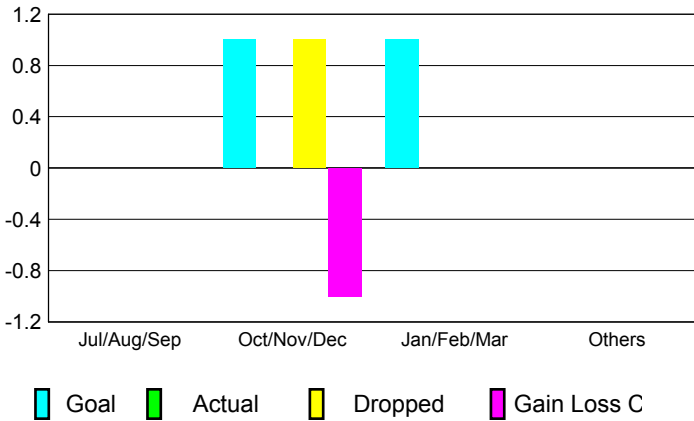

GMT: **Gary Fry**

Location: **NORTH DAKOTA**

GMT CA: **1**

**CLUBS**

Month	New Club Goal	Actual New Clubs	Actual Dropped Clubs	Gain/Loss of Clubs
<b>2012-2013</b>				
Jul/Aug/Sep	0	0	0	0
Oct/Nov/Dec	1	0	1	-1
Jan/Feb/Mar	1	0	0	0
Apr/May/June	0	0	0	0
<b>Totals</b>	<b>2</b>	<b>0</b>	<b>1</b>	<b>-1</b>

**Club Results 2012-2013**  
Goal, New, Dropped, Gain/Loss

**YTD Status Quo Clubs 2012-2013**

Status Quo Clubs Compared to Status Quo Members

**Club Gain/Loss 2012-2013**

**MEMBERSHIP**

Month	Net Memb Goal	Actual New Memb	Actual Dropped Memb	Gain/Loss of Memb
<b>2012-2013</b>				
Jul/Aug/Sep	10	31	43	-12
Oct/Nov/Dec	45	57	49	8
Jan/Feb/Mar	46	30	45	-15
Apr/May/June	10	33	36	-3
<b>Totals</b>	<b>111</b>	<b>151</b>	<b>173</b>	<b>-22</b>