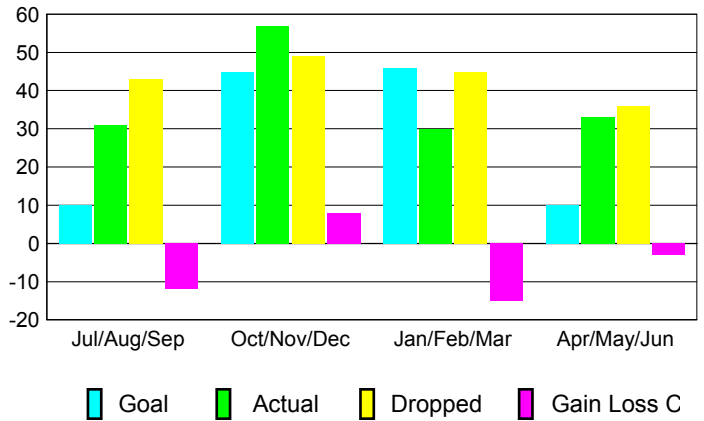

GMT: **Gary Fry**

Location: **NORTH DAKOTA**

GMT CA: **1**

**CLUBS**

Month	New Club Goal	Actual New Clubs	Actual Dropped Clubs	Gain/Loss of Clubs
<b>2012-2013</b>				
Jul/Aug/Sep	0	0	0	0
Oct/Nov/Dec	1	0	1	-1
Jan/Feb/Mar	1	0	0	0
Apr/May/June	0	0	0	0
<b>Totals</b>	<b>2</b>	<b>0</b>	<b>1</b>	<b>-1</b>

**Club Results 2012-2013**  
Goal, New, Dropped, Gain/Loss

**YTD Status Quo Clubs 2012-2013**

Status Quo Clubs Compared to Status Quo Members

**Club Gain/Loss 2012-2013**

**MEMBERSHIP**

Month	Net Memb Goal	Actual New Memb	Actual Dropped Memb	Gain/Loss of Memb
<b>2012-2013</b>				
Jul/Aug/Sep	10	31	43	-12
Oct/Nov/Dec	45	57	49	8
Jan/Feb/Mar	46	30	45	-15
Apr/May/June	10	33	36	-3
<b>Totals</b>	<b>111</b>	<b>151</b>	<b>173</b>	<b>-22</b>

**Membership Results 2012-2013**  
Goal, New, Dropped, Gain/Loss

**Gender Comparison 2012-2013**

**Membership Gain/Loss 2012-2013**